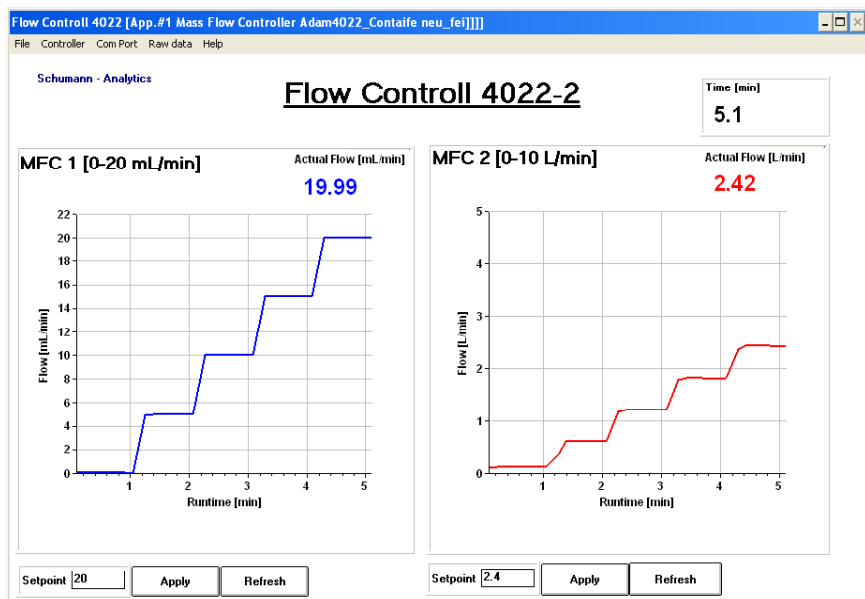

Innovative Detection Technology

System for precise regulation of Aalborg's Mass Flow Controllers Flow Controll 4022

- Easy to use software
- High precision
- Fast response for up to 20 different mass flow ranges
- Compatible with all Aalborg GFC mass flow controller